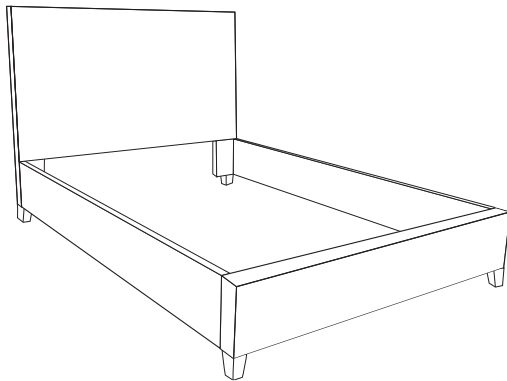

## 100 SERIES BEDS & HEADBOARDS

Select any LANCASTER Bed or Headboard style and enjoy a beautifully crafted piece of furniture. All beds and headboards are constructed from kiln-dried maple, engineered strandboard and soy-based foam/cotton paddings. Headboards project 5" in thickness and can be embellished with nail trim, welt, tufting and more. Any of our bed frames may be customized to accommodate motion bed inserts. Contact us for more information about custom options.

### LANCASTER 100 SERIES STANDARD HEADBOARDS

*Metal support frame and hardware sold separately*

Headboards include upholstered solid wood legs to which a metal support frame may be attached. When ordering, specify a LANCASTER steel bedframe to go with your headboard and receive hardware and pre-drilled legs for easy installation. As a standard, welt is applied to the front and back of the headboard.

### LANCASTER 100 SERIES STANDARD BEDS

*Use with mattress and boxspring/foundation*

LANCASTER standard 100 Series upholstered beds begin with the selection of a 100 Series standard headboard. Frames are designed for a boxspring to rest inside the rails and footboard. Beds include a steel slat multi-leg support system for maximum strength and sturdiness. 2"W side rails and 3"W footboard are 15"H including a 4"H leg. As a standard, welt is applied to the front and back edges of the headboard and footboard.

### LANCASTER 100 SERIES PLATFORM BEDS

*Use with mattress only*

LANCASTER platform style beds offer a more contemporary look with 2"H recessed legs in Matte Black finish. Frames are designed for mattress only to rest on the top edge of rails and footboard. Our padded and upholstered dual platform sits on a steel slat multi-leg support system for maximum strength and sturdiness. 2"W side rails and footboard are 12"H from the floor including legs. The platform is 11.5"H from the floor. As a standard, welt is applied to the front and back edges of the headboard only.