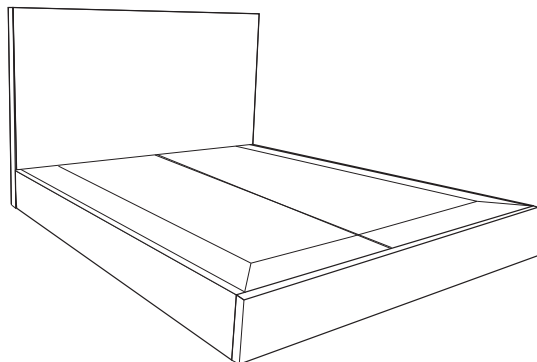

## 100 SERIES BEDS & HEADBOARDS

Select any LANCASTER Bed or Headboard style and enjoy a beautifully crafted piece of furniture. All beds and headboards are constructed from kiln-dried maple, engineered strandboard and soy-based foam/cotton paddings. Headboards project 5" in thickness and can be embellished with nail trim, welt, tufting and more. Any of our bed frames may be customized to accommodate motion bed inserts. Contact us for more information about custom options.

### LANCASTER 100 SERIES STANDARD HEADBOARDS

*Metal support frame and hardware sold separately*

Headboards include upholstered solid wood legs to which a metal support frame may be attached. When ordering, specify a LANCASTER steel bedframe to go with your headboard and receive hardware and pre-drilled legs for easy installation. As a standard, welt is applied to the front and back of the headboard.

### LANCASTER 100 SERIES STANDARD BEDS

*Use with mattress and boxspring/foundation*

LANCASTER standard 100 Series upholstered beds begin with the selection of a 100 Series standard headboard. Frames are designed for a boxspring to rest inside the rails and footboard. Beds include a steel slat multi-leg support system for maximum strength and sturdiness. 2"W side rails and 3"W footboard are 15"H including a 4"H leg. As a standard, welt is applied to the front and back edges of the headboard and footboard.

### LANCASTER 100 SERIES PLATFORM BEDS

*Use with mattress only*

LANCASTER platform style beds offer a more contemporary look with 2"H recessed legs in Matte Black finish. Frames are designed for mattress only to rest on the top edge of rails and footboard. Our padded and upholstered dual platform sits on a steel slat multi-leg support system for maximum strength and sturdiness. 2"W side rails and footboard are 12"H from the floor including legs. The platform is 11.5"H from the floor. As a standard, welt is applied to the front and back edges of the headboard only.